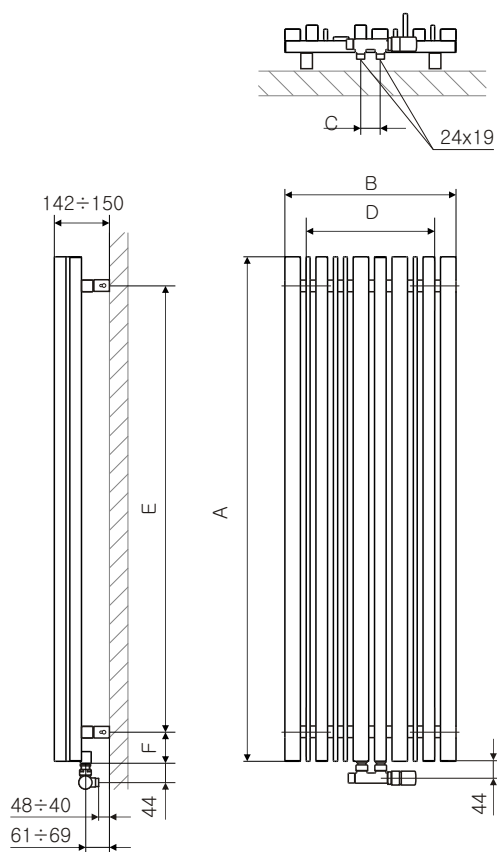

Sherwood

Vertical

Connection ZX